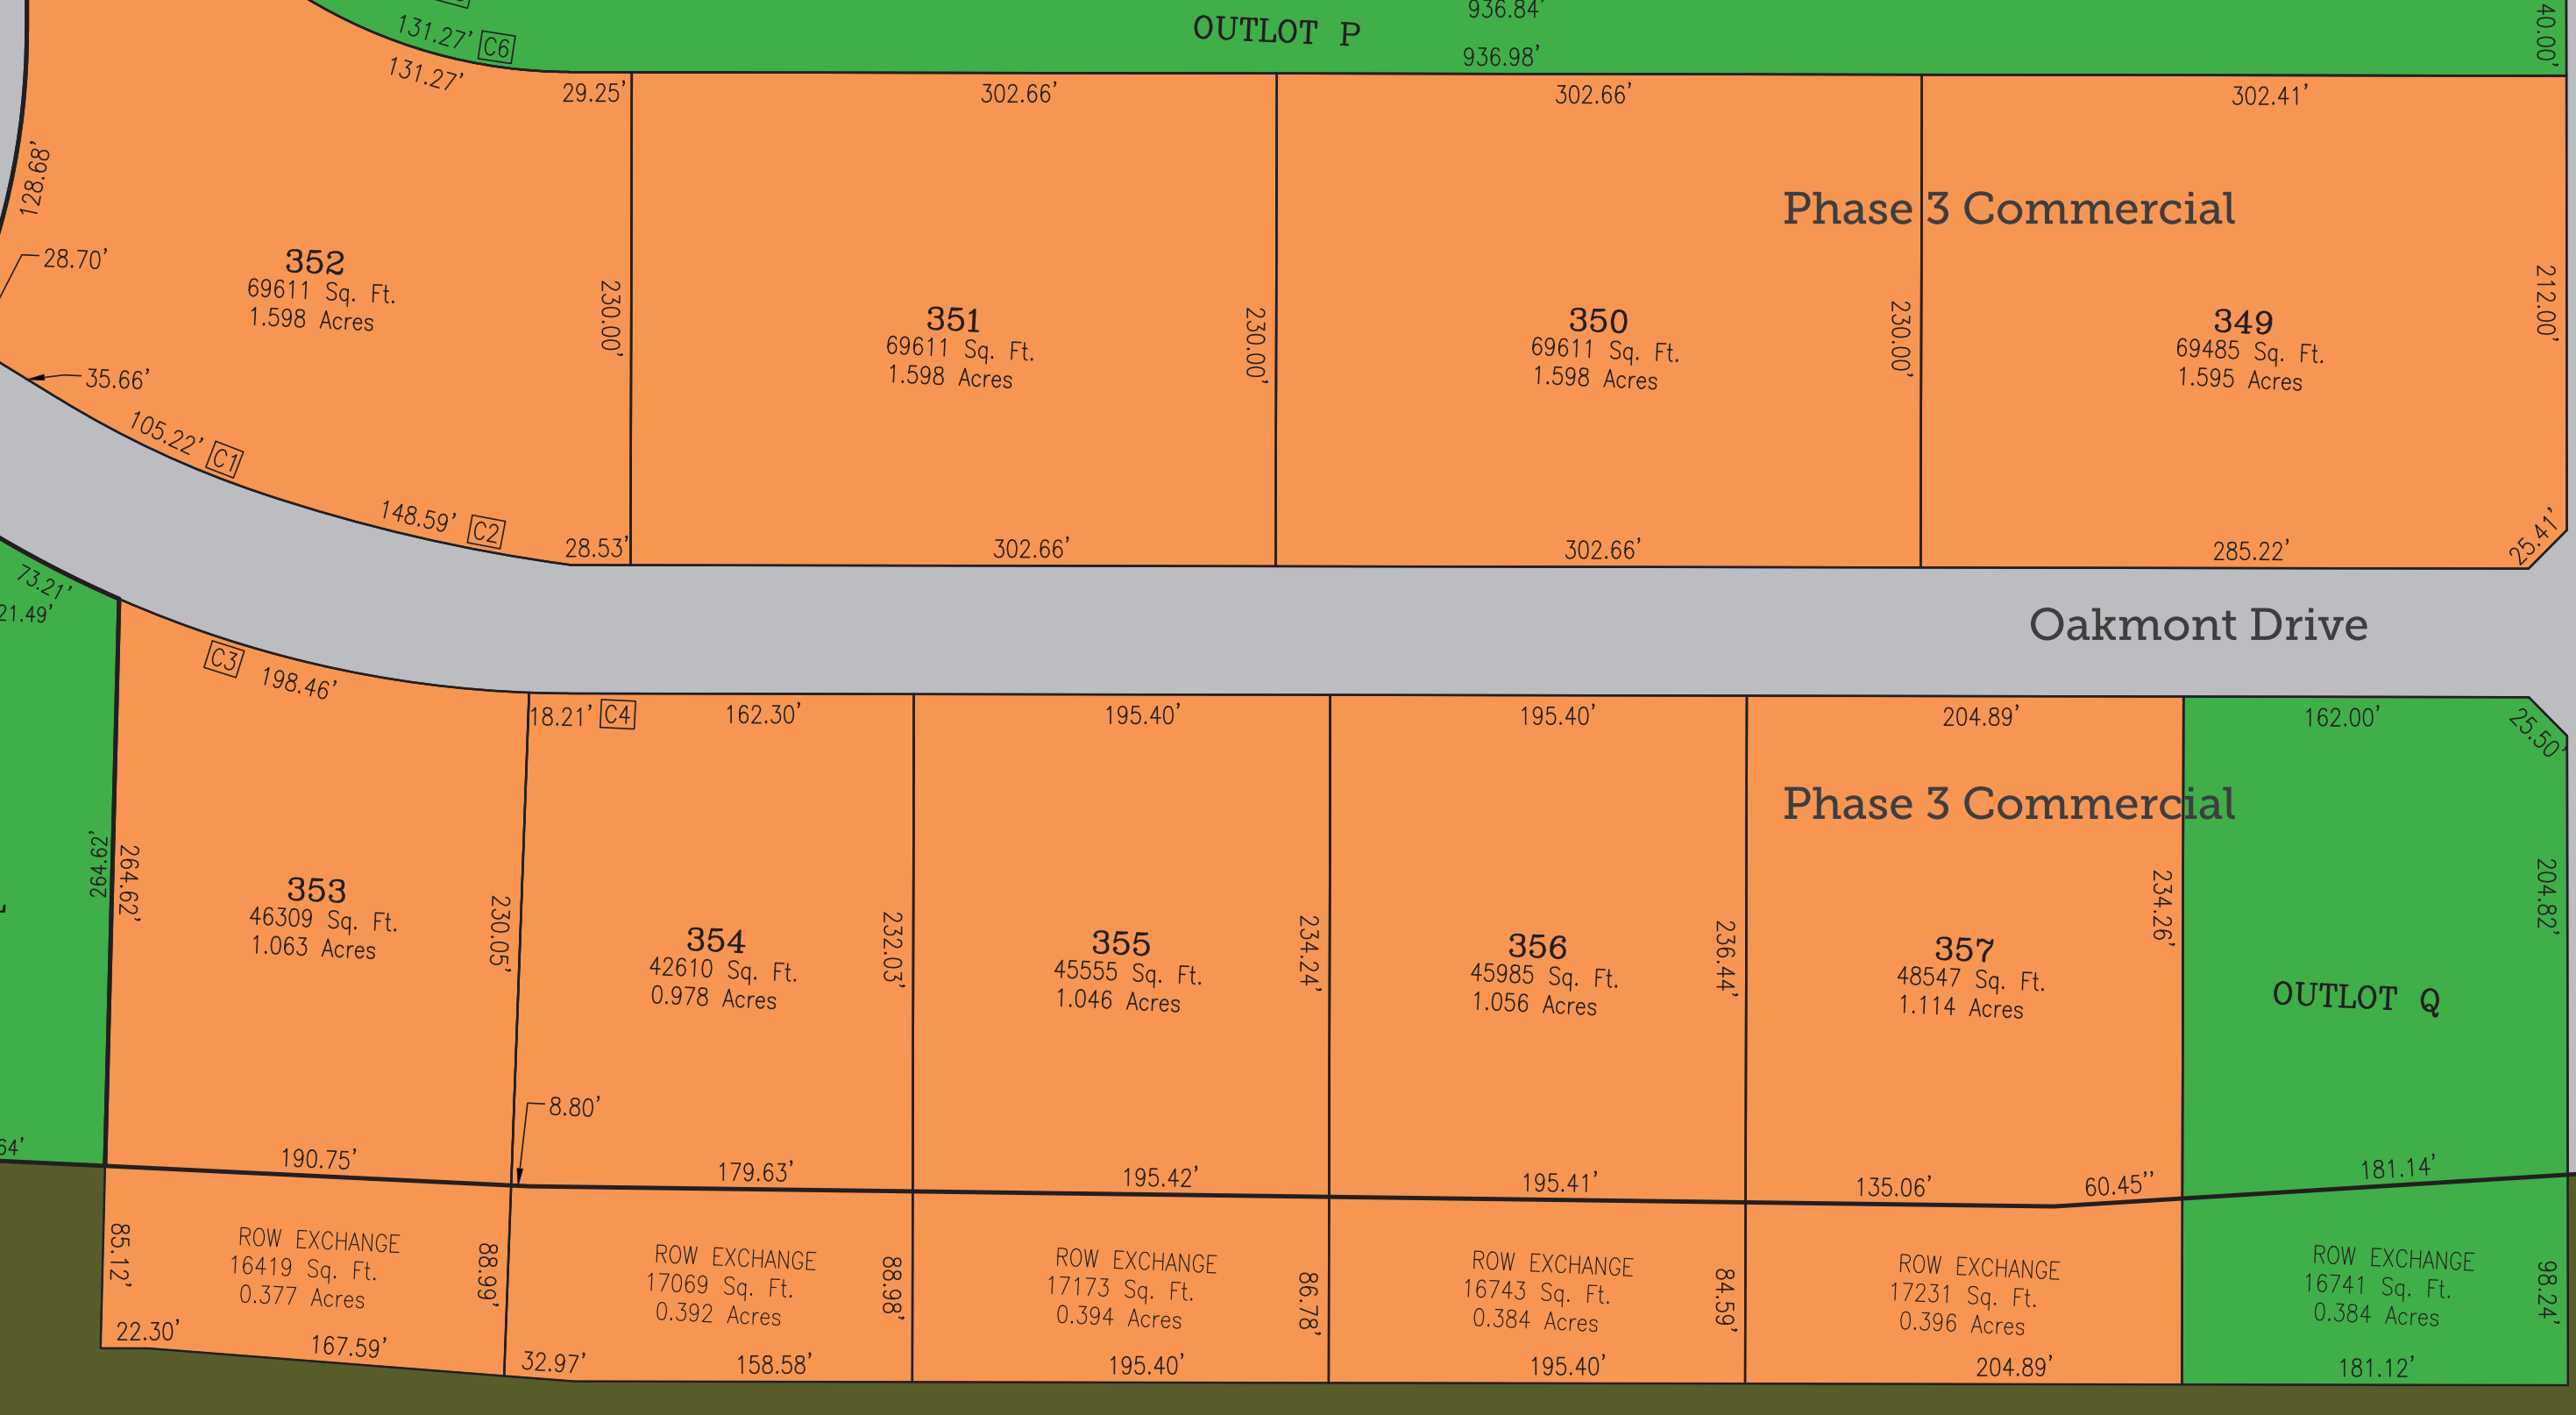

Area Map

Gretna Public Schools
Elementary School

Lincoln Road

Summit Drive

Hampton Drive

Schofield Drive

Merion Drive

Merion Drive

Oakmont Drive

- Phase 3 Walkout
- Phase 3 Terrace
- Phase 3 Daylight
- Phase 3 Commercial
- Phase 2
- Phase 2 Multi-Family

Legend

Aspen Creek

Phase 3

11205 S. 150th St
Omaha, NE 68138
Phone: (402) 592-6942