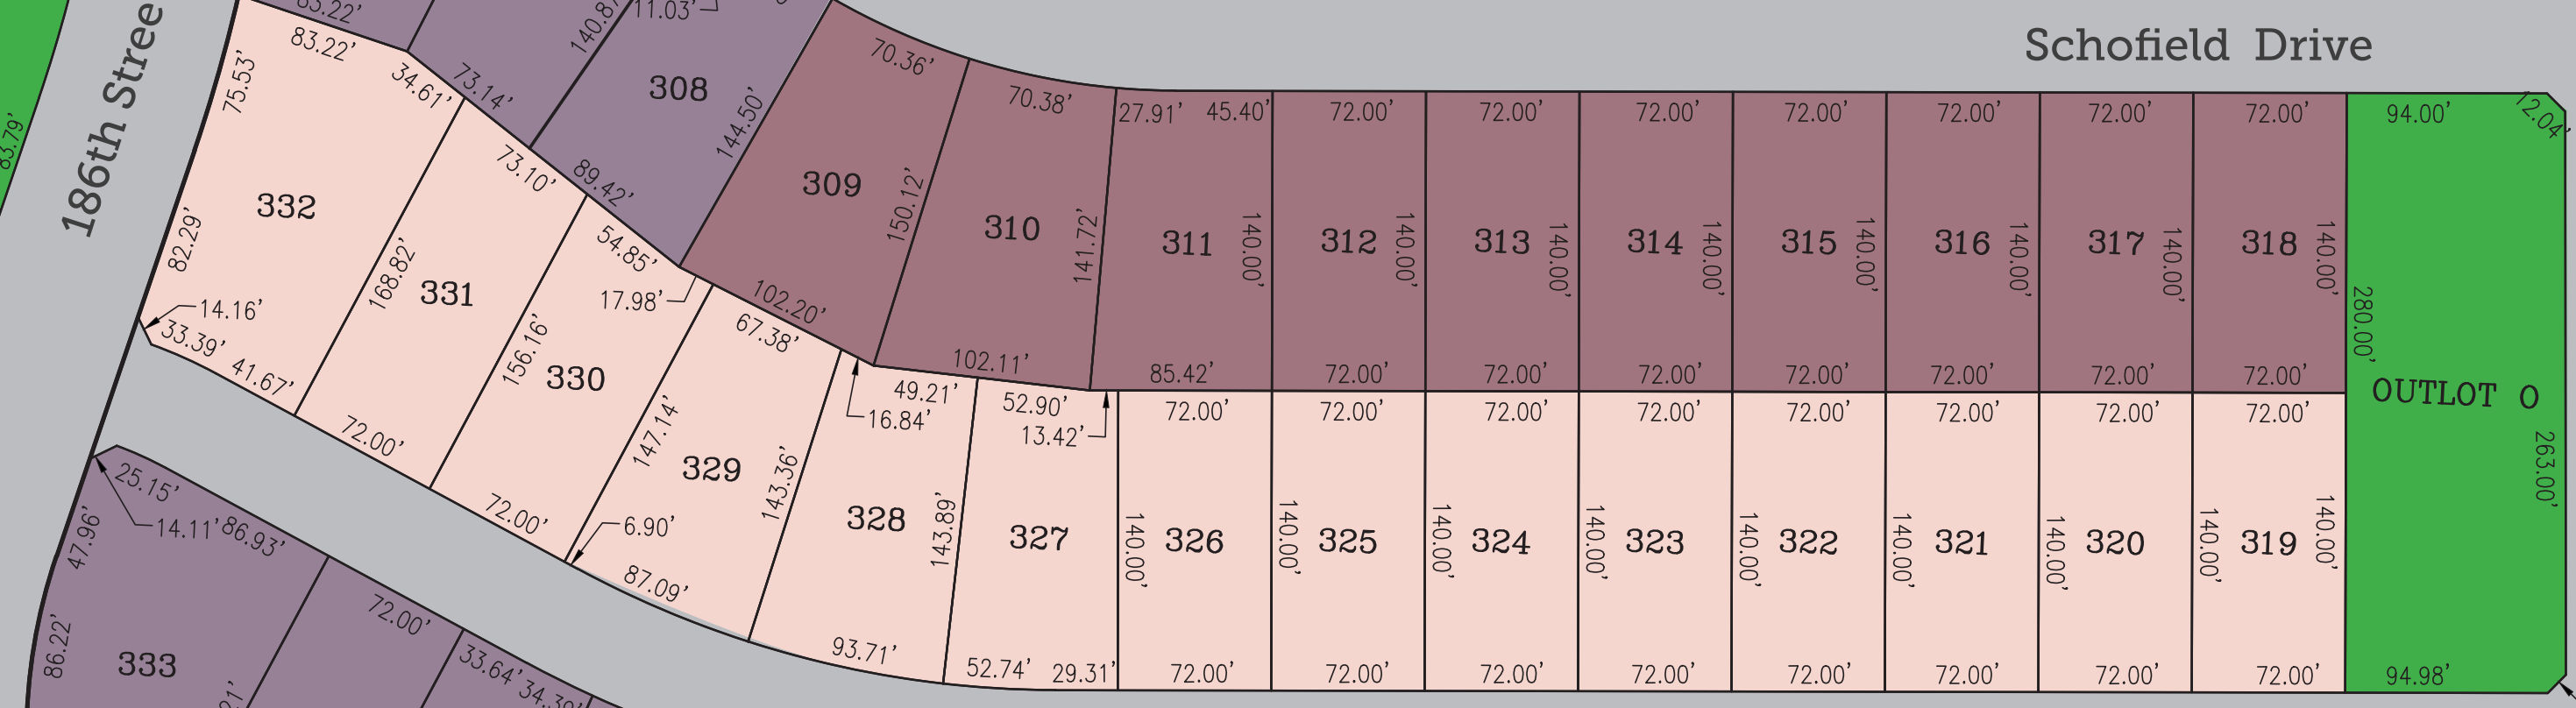

Area Map

Gretna Public Schools
Elementary School

Lincoln Road

Summit Drive

Hampton Drive

Schofield Drive

Merion Drive

Merion Drive

Oakmont Drive

- Phase 3 Walkout
- Phase 3 Terrace
- Phase 3 Daylight
- Phase 3 Commercial
- Phase 2
- Phase 2 Multi-Family

Legend

Aspen Creek

Phase 3

11205 S. 150th St
Omaha, NE 68138
Phone: (402) 592-6942