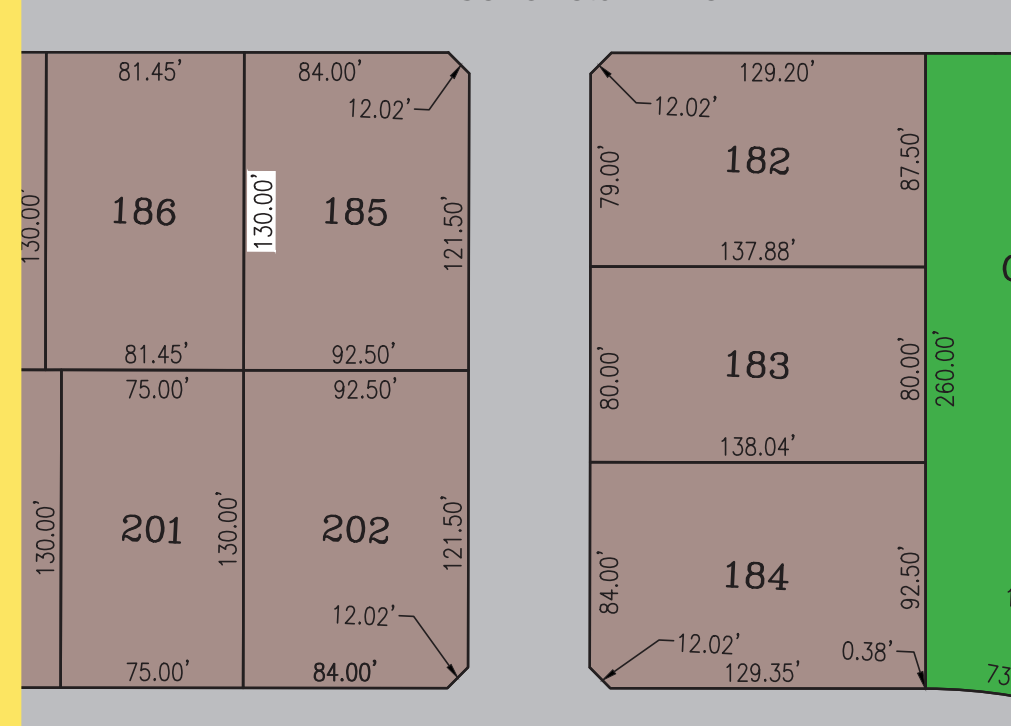

Area Map

Gretna Public Schools
Elementary School

Lincoln Road

Summit Drive

Hampton Drive

Schofield Drive

Merion Drive

Merion Drive

Oakmont Drive

- Phase 3 Walkout
- Phase 3 Terrace
- Phase 3 Daylight
- Phase 3 Commercial
- Phase 2
- Phase 2 Multi-Family

Legend

Aspen Creek

Phase 3

11205 S. 150th St
Omaha, NE 68138
Phone: (402) 592-6942