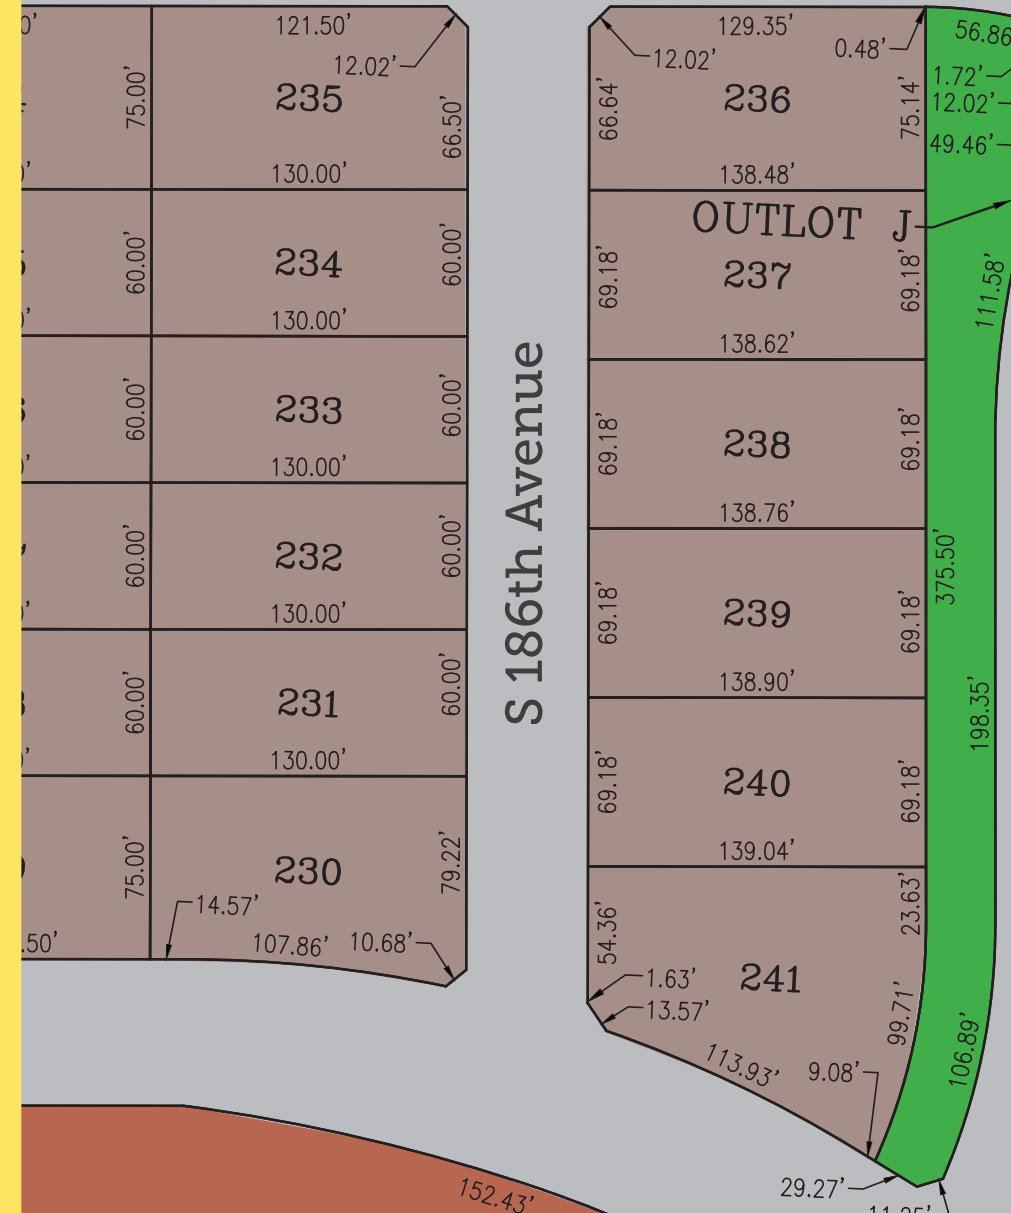

Area Map

Gretna Public Schools
Elementary School

Lincoln Road

Summit Drive

Hampton Drive

Schofield Drive

Merion Drive

Merion Drive

Oakmont Drive

- Phase 3 Walkout
- Phase 3 Terrace
- Phase 3 Daylight
- Phase 3 Commercial
- Phase 2
- Phase 2 Multi-Family

Legend

Aspen Creek

Phase 3

11205 S. 150th St
Omaha, NE 68138
Phone: (402) 592-6942