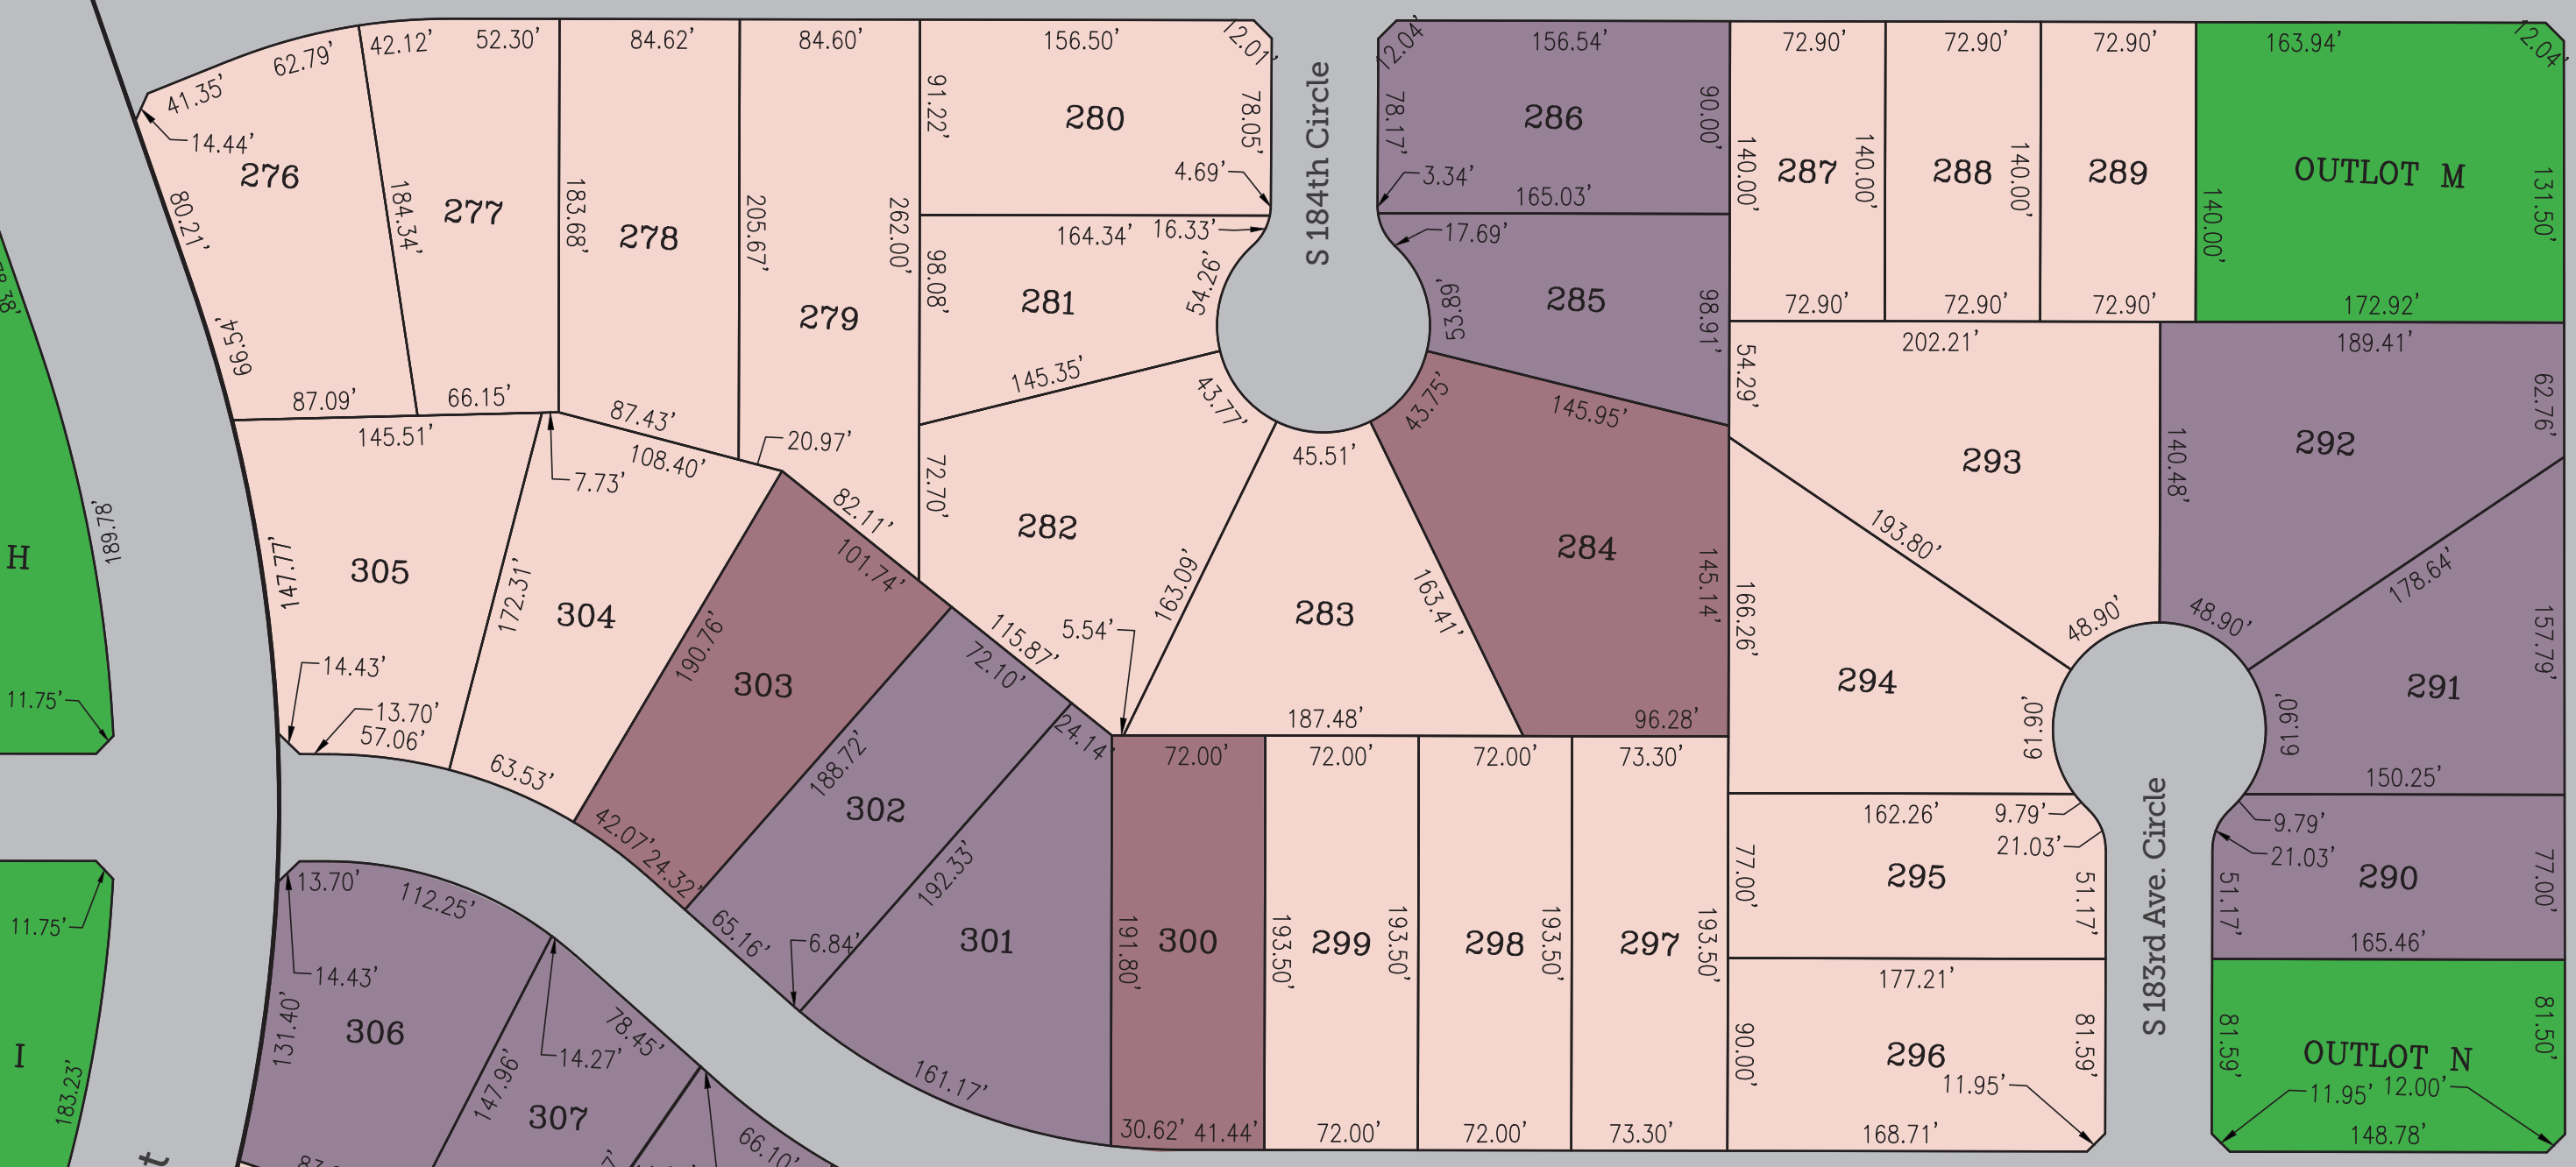

Area Map

Gretna Public Schools
Elementary School

Lincoln Road

Summit Drive

Hampton Drive

Schofield Drive

Merion Drive

Merion Drive

Oakmont Drive

- Phase 3 Walkout
- Phase 3 Terrace
- Phase 3 Daylight
- Phase 3 Commercial
- Phase 2
- Phase 2 Multi-Family

Legend

Aspen Creek

Phase 3

11205 S. 150th St
Omaha, NE 68138
Phone: (402) 592-6942